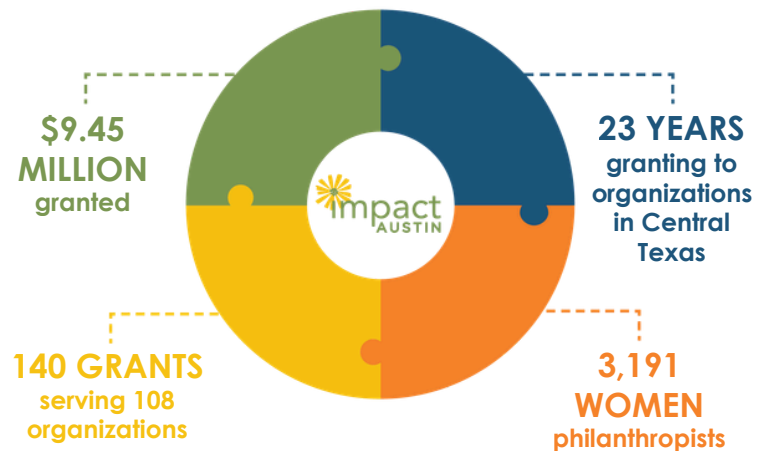

COLLECTIVE IMPACT

Learn more about our grantmaking at impactaustin.org/impact

COLLECTIVE GIVING

Impact Austin members pool individual charitable donations and decide collectively how to award strategic, high-impact grants. Our membership requirements are to identify as a woman and to contribute $2,500 or $1,250 or $625 annually. We combine 80% of each member's annual gift into a central fund, with grants determined after rigorous evaluation and member vote. The remaining 20% supports our events, educational programs, and operations — all designed to strengthen our shared impact and member experience.

JOIN US

Impact Austin | P.O. Box 28148, Austin, TX 78755 | (512) 553-6083
contact@impactaustin.org | www.impactaustin.org

Impact Austin is a 501(c)3 non-profit organization. All contributions are tax deductible.